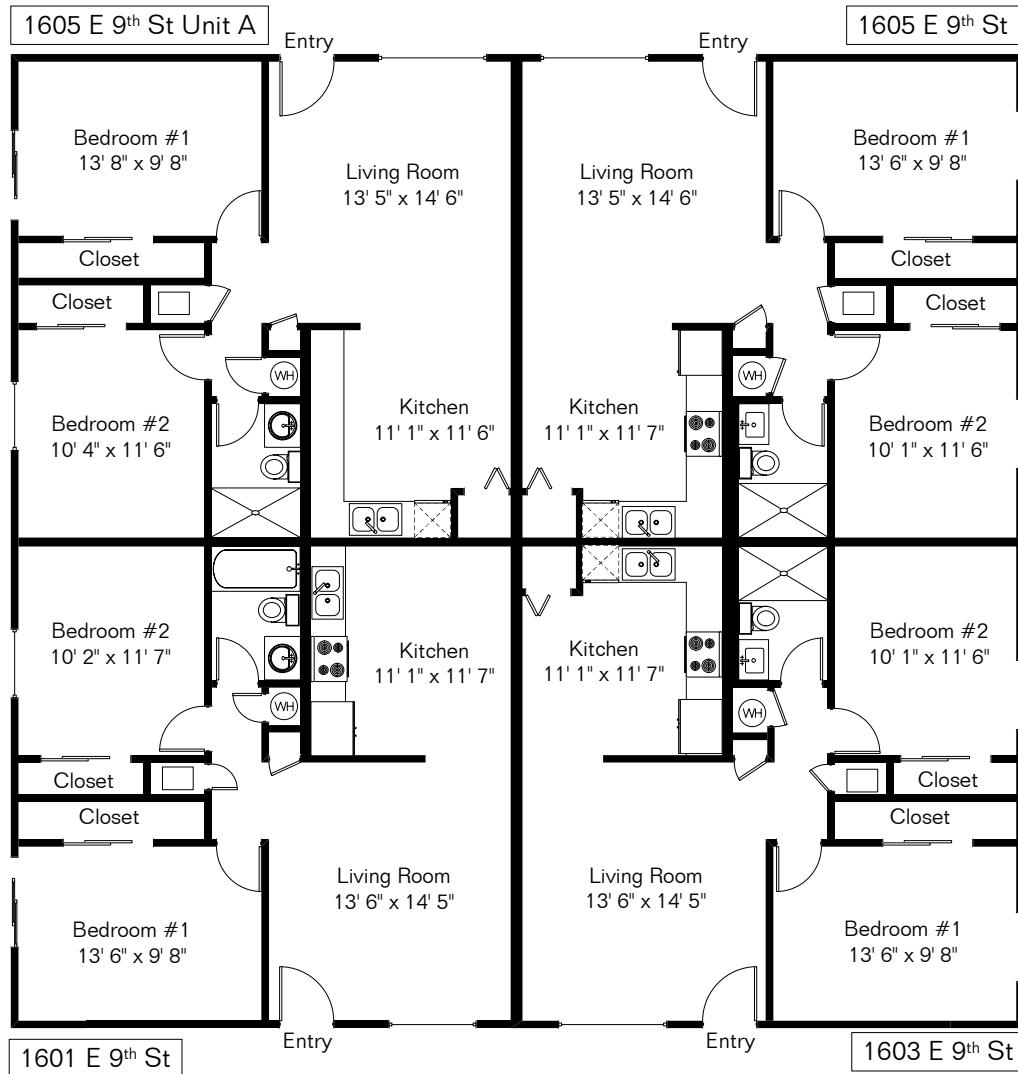

The square footages and room size information are deemed to be reliable but are not guaranteed and should be independently verified. This drawing is for marketing purposes only.

1601-1605 E 9th St

1601 E 9th St 758 Sq Ft
 1603 E 9th St 765 Sq Ft
 1605 E 9th St 763 Sq Ft
 1605 E 9th St Unit A 761 Sq Ft

 Total Living Area 3,047 Sq Ft

Site Visit December 2022

Copyright 2022 Floor Plans First! LLC
 All Rights Reserved.

Floor Plans First!
 See the Floor Plan First!
 FloorPlansFirst.com™
 (520) 881-1500